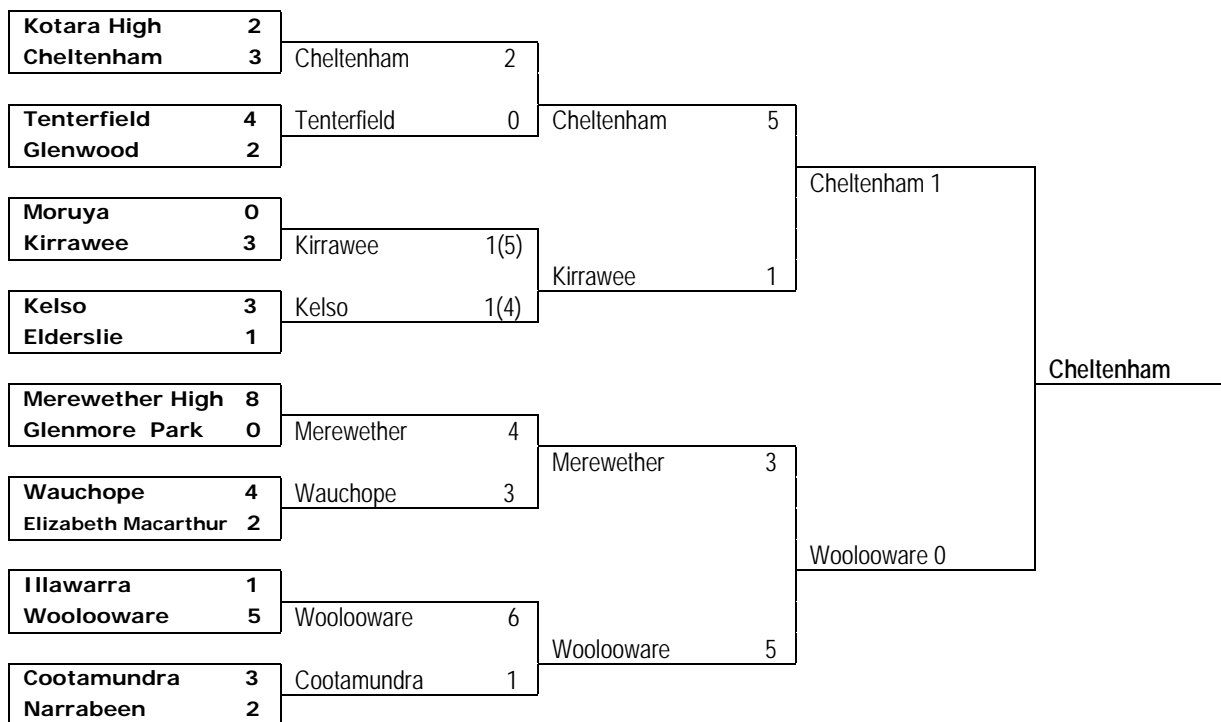

NSW CHS Cup and Trophy 2012 – Final 16 Series: Road to the Final

by by on on
 Rd 6 – 29th June Rd 7 – 27th July Semi – 15th August Final – 29th August

Girls

Boys